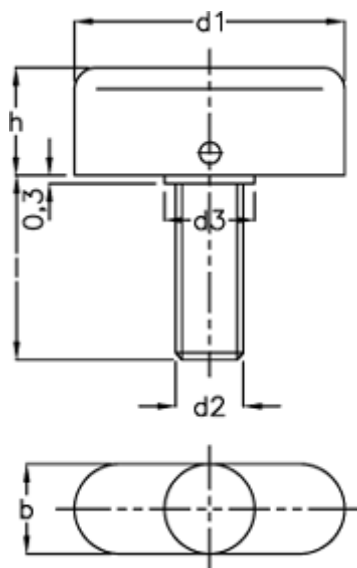

Article number: 200016401

Description: E+G Wing screw GN 431-30-M8-25
Rustfast

Measures

b	= 10
d1	= 30
d2	= M8
d3	= 10
H	= 12.0
Length l	= 25